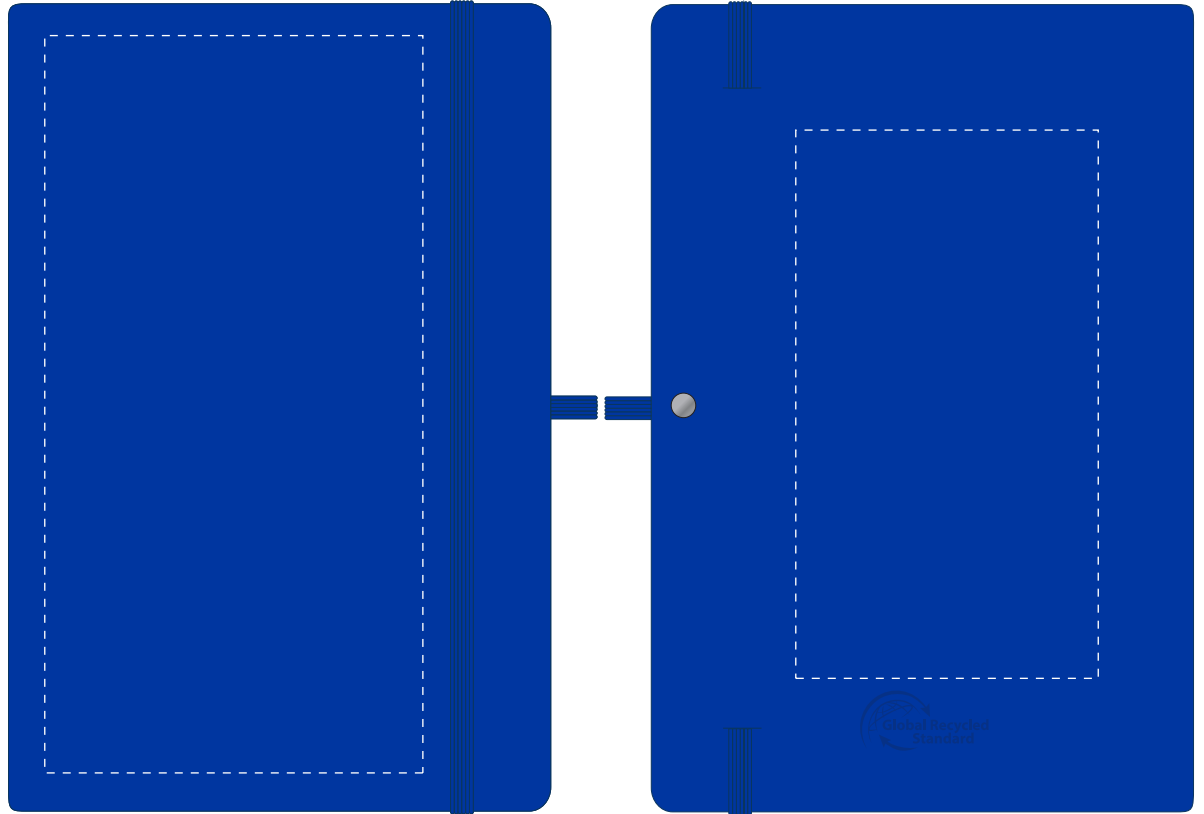

Your Ref:	Quantity:	Product Code: QS2345
Our Ref:	Version: 1	Product Colour: BLUE

PRINTING CONCERNS:**PRODUCT INFO: DUE TO THE NATURE OF THE PRODUCT THE PRINT POSITION MAY VARY BY 2 - 3 MM**

We stock this item in the following colours

**PANTONE REFERENCE(S)**

- Colour 1
- Colour 1
- Colour 1
- Colour 1

ARTWORK SCALE 50%

Product Image for visualisation
- colours may vary

- **CENTRED TO PRINT AREA**
- **CENTRED TO NOTEBOOK**

The dashed line is to demonstrate print area and will not appear on your printed item

To proceed, please approve visual via the online system.

ARTWORK SCALE 100%
Max print area: 195mm x 100mm

ARTWORK SCALE 100%
Max print area: 145mm x 80mm